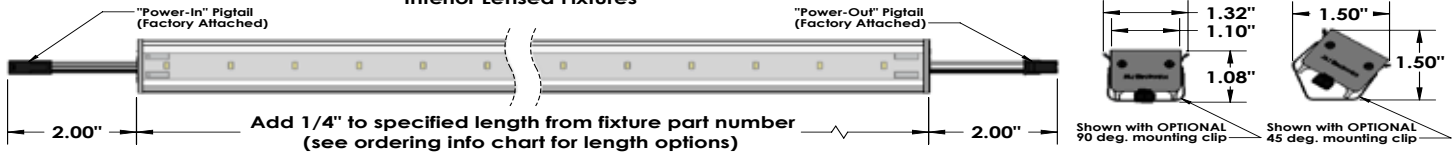

Interior Lensed Fixtures