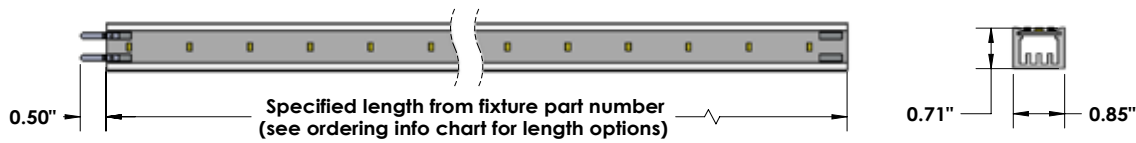

COVEBRITE® HI-OUTPUT LED LIGHTING

DIMENSIONS

Interior U-Channel Fixtures