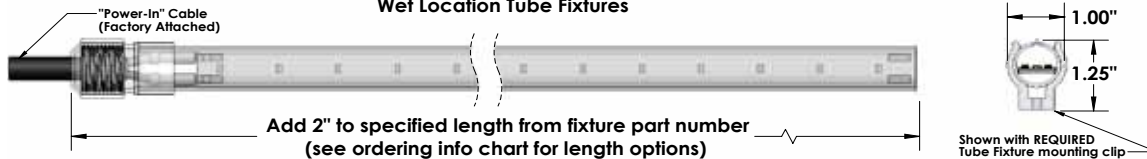

COVEBRITE® HI-OUTPUT LED LIGHTING

DIMENSIONS

Interior U-Channel Fixtures

Interior Lensed Fixtures

Wet Location Tube Fixtures

TRANSFORMERS

PART #	STYLE	INPUT	OUTPUT	CIRCUITS	LED Run Length
601-24	indoor	120Vac	24Vac	1 x 60 watt	1 x 12 foot max.
601-24-240	indoor	240Vac	24Vac	1 x 60 watt	1 x 12 foot max.
601-24-277	indoor	277Vac	24Vac	1 x 60 watt	1 x 12 foot max.
601-24-120-3R	indoor/outdoor	120Vac	24Vac	1 x 60 watt	1 x 12 foot max.
601-24-240-3R	indoor/outdoor	240Vac	24Vac	1 x 60 watt	1 x 12 foot max.
601-24-277-3R	indoor/outdoor	277Vac	24Vac	1 x 60 watt	1 x 12 foot max.
101-24	indoor	120Vac	24Vac	1 x 100 watt	1 x 20 foot max.
101-24-240	indoor	240Vac	24Vac	1 x 100 watt	1 x 20 foot max.
101-24-277	indoor	277Vac	24Vac	1 x 100 watt	1 x 20 foot max.
101-24-120-3R	indoor/outdoor	120Vac	24Vac	1 x 100 watt	1 x 20 foot max.
101-24-240-3R	indoor/outdoor	240Vac	24Vac	1 x 100 watt	1 x 20 foot max.
101-24-277-3R	indoor/outdoor	277Vac	24Vac	1 x 100 watt	1 x 20 foot max.
C2288-24	indoor/outdoor	120Vac	24Vac	3 x 96 watt	3 x 20 foot max.
C2288-24-240	indoor/outdoor	240Vac	24Vac	3 x 96 watt	3 x 20 foot max.
C2288-24-277	indoor/outdoor	277Vac	24Vac	3 x 96 watt	3 x 20 foot max.
481-24DCR	indoor/outdoor	120Vac	24Vdc	1 x 48 watt	1 x 7 foot max.
482-24DCR-240	indoor/outdoor	240Vac	24Vdc	1 x 48 watt	1 x 7 foot max.
483-24DCR-277	indoor/outdoor	277Vac	24Vdc	1 x 48 watt	1 x 7 foot max.
961-24DCR	indoor/outdoor	120Vac	24Vdc	1 x 96 watt	1 x 15 foot max.
962-24DCR-240	indoor/outdoor	240Vac	24Vdc	1 x 96 watt	1 x 15 foot max.
963-24DCR-277	indoor/outdoor	277Vac	24Vdc	1 x 96 watt	1 x 15 foot max.
C2240-24DCR	indoor/outdoor	120Vac	24Vdc	3 x 100 watt	3 x 15 foot max.
C2240-24DCR-240	indoor/outdoor	240Vac	24Vdc	3 x 100 watt	3 x 15 foot max.
C2240-24DCR-277	indoor/outdoor	277Vac	24Vdc	3 x 100 watt	3 x 15 foot max.