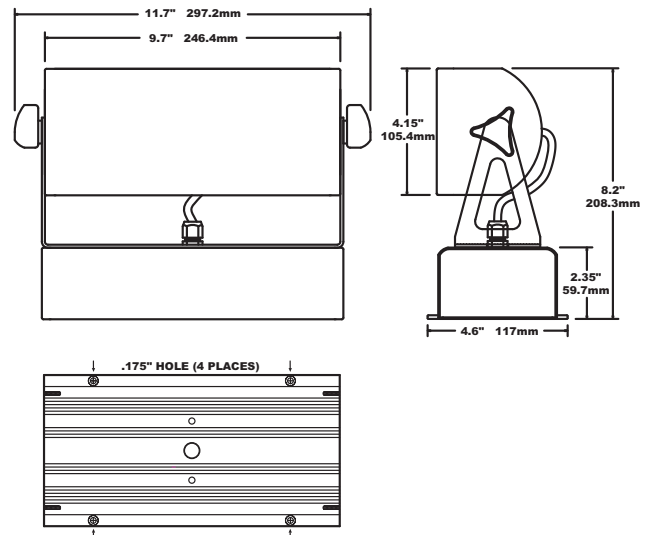

* 0-100% Humidity, Condensing

IES Files available online at www.colorgloledlighting.com

Specifications subject to change. Visit www.colorgloledlighting.com for the most current product information.

ACCESSORIES

Controllers

SunLite - USB-DMX interface
(includes power supply and DMX cable)
SunLite Ethernet version
Rerun Playback Controller
Rerun 10 Scene Controller

Part

LLS-SL-1300
LLS-SL-1400
RERUN-A
PRE10-A

Secondary Lenses

Solite™ Frosted Lens
Prismatic Wide Flood Lens
Skytex™ Wide Horizontal Lens
Snoot/Egg Crate Combo

LLS-PP1200-LF
LLS-PP1200-LWF
LLS-PP1200-LWH
LLS-PP1200-SC

Hanging Fixture Mounting Accessory

Pipe Clamp Adapter Plate, black
Pipe Clamp w/safety cable, black

LLS-PP1200-PCAP-B
LLS-PP1200-PCHSC

NOTE: Consult website for additional accessories to the PowerPlus 1200, as they become available.

DMX CABLE EXTENSIONS

50 ft. (15.2m) extension
Wet location rated
25 ft. (7.62m) extension
Wet location rated
10 ft. (3.05m) extension
Wet location rated
5 ft. (1.52m) extension
Wet location rated

DMX-550
DMX-550-W
DMX-525
DMX-525-W
DMX-510
DMX-510-W
DMX-505
DMX-505-W

BUILDING A PART NUMBER INTERIOR & EXTERIOR ASSEMBLIES

Part # LLS-PP1200-(optic angle)-(style)
14° no suffix for std white unit
28° B

Example 1: LLS-PP1200-14

RGBW PowerPlus 1200 fixture with 14° optics in white

Example 2: LLS-PP1200-28-B

RGBW PowerPlus 1200 fixture with 28° optics in black

For pricing and additional information, consult your ColorGlo Sales Representative or Authorized Dealer (for rep/dealer contact information, call J&J Electronics at 800.735.4553)

Manufactured by: J&J Electronics • 35 Hammond, Irvine, CA 92618 • **800.735.4553** • 949.455.4460 • www.colorgloledlighting.com

©2009 J&J Electronics, Inc. All rights reserved. ColorGlo and PowerPlus are trademarks of J&J Electronics, Inc. All other registered and trademarked brands and names are the property of their respective companies. **Rev. 050509**