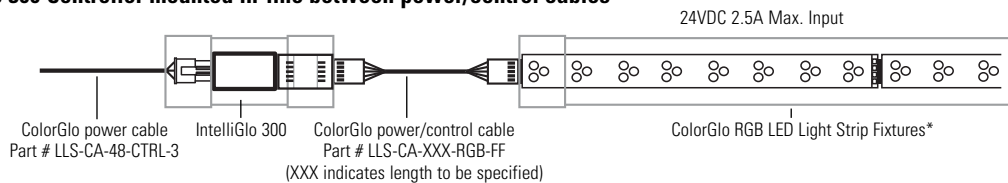

## Stand alone control for ColorGlo™ RGB Light Strip Fixtures

J&J ELECTRONICS, INC.

The IntelliGlo 300 is a PCB type RGB color and effects control module that mounts directly to ColorGlo RGB light strip fixtures. The IntelliGlo 300 can also be mounted inline with power/control cables. Optionally, the IntelliGlo 300 Handheld switch includes the 300 module integrated into a hand held remote control switch. The IntelliGlo 300 is designed to be powered with 24VDC.

The IntelliGlo 300 Controller uses on-board preprogrammed color and speed control effect modes (see the Operation section below). Custom programs are available.

The IntelliGlo 300 Controller may be connected to the IntelliGlo Expansion Module to generate RGB color changing effects to an unlimited number of RGB light strip fixtures.

#### IntelliGlo 300 Handheld switch mounted at end of RGB light strip fixture

\* Connect up to 12.5 ft. (3.81m) of RGB strip fixtures (operating at full intensity) per power run.  
See the RGB Light Strip Fixtures Installation Guide for specific Interior and Exterior Wet Location requirements and details.