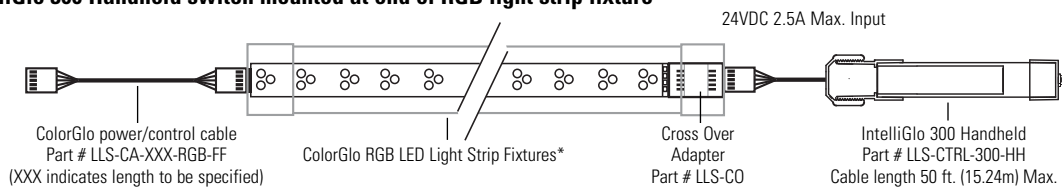

## Stand alone control for ColorGlo™ RGB Light Strip Fixtures

J&J ELECTRONICS, INC.

The IntelliGlo 300 is a PCB type RGB color and effects control module that mounts directly to ColorGlo RGB light strip fixtures. The IntelliGlo 300 can also be mounted inline with power/control cables. Optionally, the IntelliGlo 300 Handheld switch includes the 300 module integrated into a hand held remote control switch. The IntelliGlo 300 is designed to be powered with 24VDC.

#### IntelliGlo 300 Controller mounted directly on RGB light strip fixture

#### IntelliGlo 300 Controller mounted in-line between power/control cables

#### IntelliGlo 300 Handheld switch mounted at end of RGB light strip fixture

\* Connect up to 12.5 ft. (3.81m) of RGB strip fixtures (operating at full intensity) per power run.  
See the RGB Light Strip Fixtures Installation Guide for specific Interior and Exterior Wet Location requirements and details.