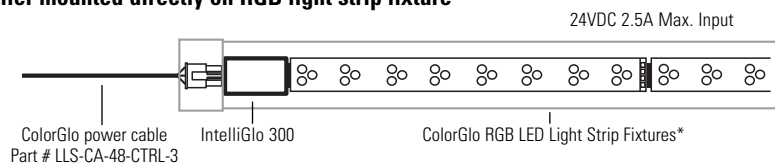

INTELLIGLO 300 PART# LLS-CTRL-300

IntelliGlo 300 Controller mounted directly on RGB light strip fixture