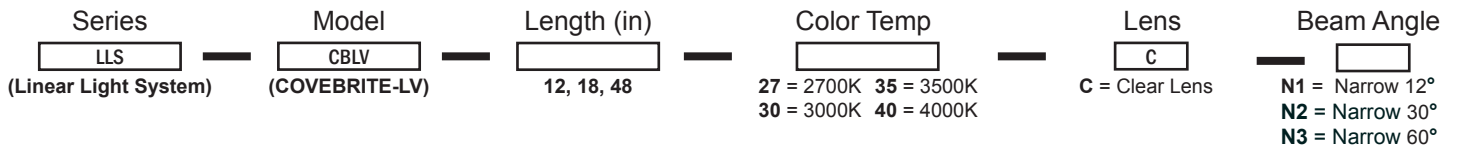

ORDERING INFORMATION